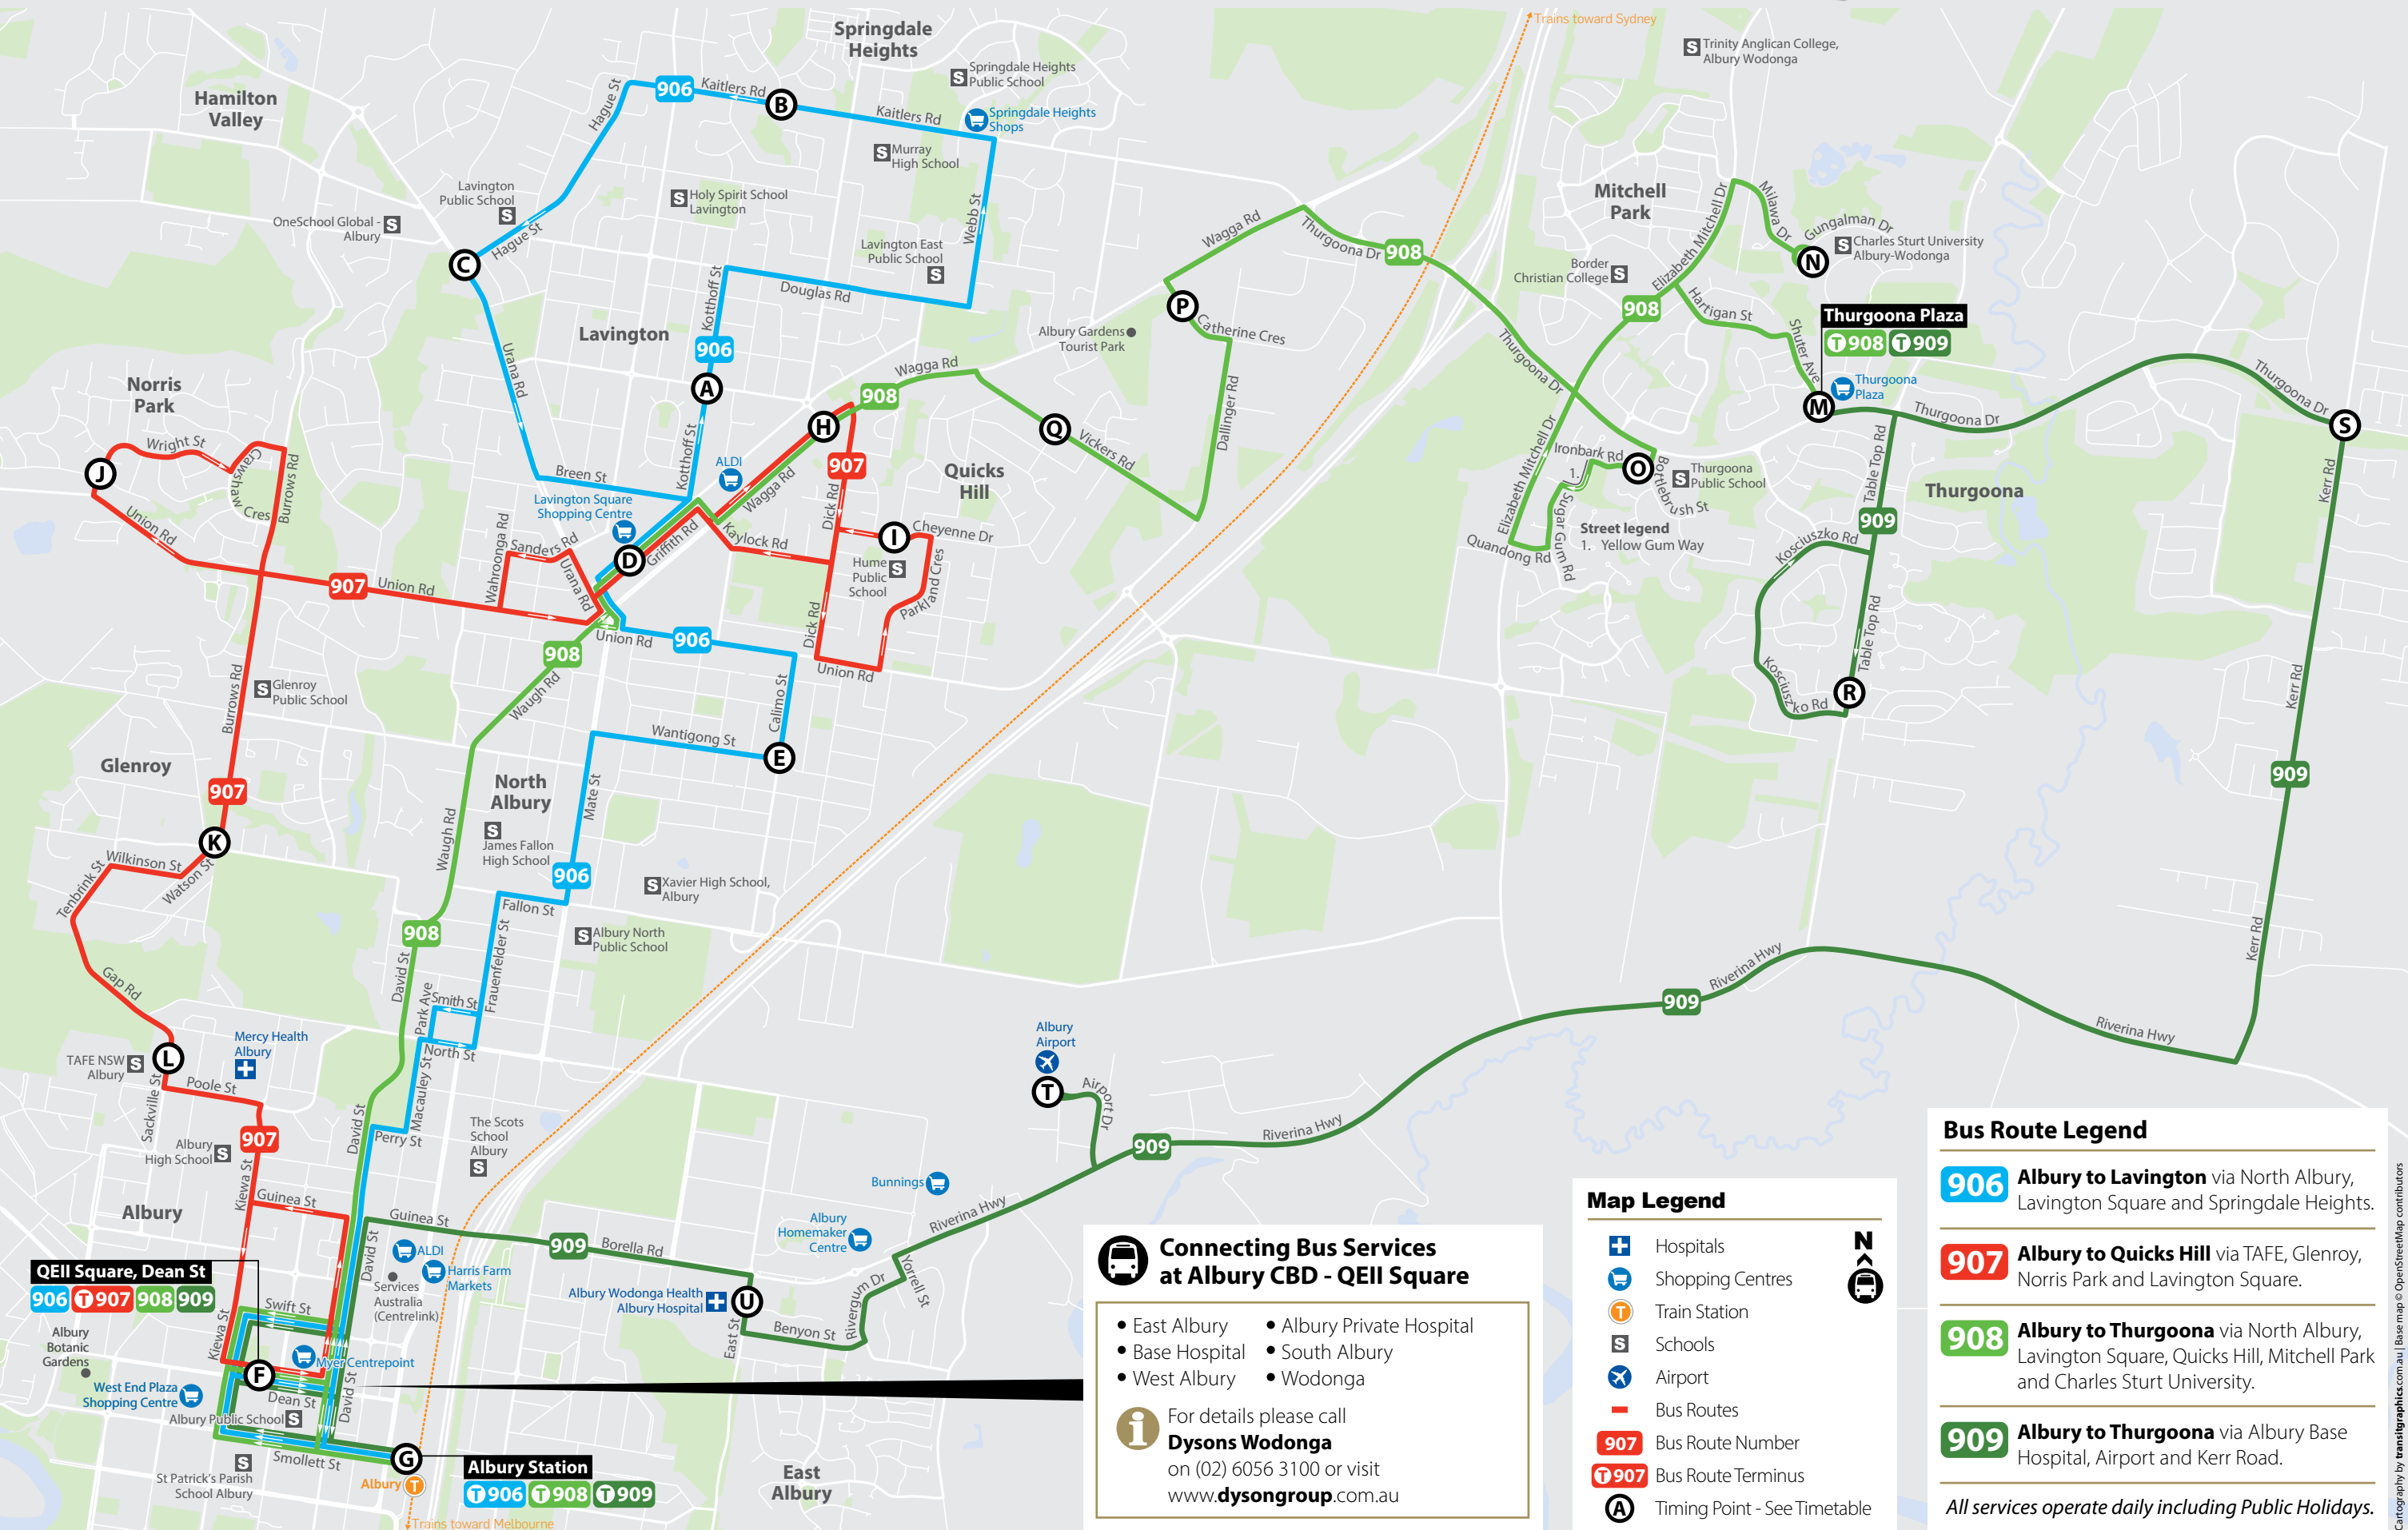

Albury Bus Route Map

bus times, fares & information
www.martinsalbury.com.au
InfoLine 6040 4400

Martin's
BUS & COACH ALBURY

QEI Square, Dean St
906 T 907 908 909

Albury Botanic Gardens
 West End Plaza Shopping Centre
 Albury Public School
 St Patrick's Parish School Albury
 Smollett St
 Dean St
 Swift St
 Myer Centrepoint
 Services Australia (Centrelink)
 Harris Farm Markets
 ALDI
 Bunnings
 Albury Homemaker Centre
 Riverina Hwy
 Benyon St
 East St
 Albury Wodonga Health Albury Hospital
 The Scots School Albury
 Maccauley St
 Perry St
 North St
 Smith St
 Park Ave
 David St
 Kiewa St
 Guinea St
 Borella Rd
 909

Albury Station
T 906 T 908 T 909

Trains toward Melbourne

Connecting Bus Services at Albury CBD - QEI Square

- East Albury
- Base Hospital
- West Albury
- Albury Private Hospital
- South Albury
- Wodonga

For details please call **Dysons Wodonga** on (02) 6056 3100 or visit www.dysongroup.com.au

Map Legend

- Hospitals
- Shopping Centres
- Train Station
- Schools
- Airport
- Bus Routes
- 907** Bus Route Number
- T 907** Bus Route Terminus
- A** Timing Point - See Timetable

Bus Route Legend

906 Albury to Lavington via North Albury, Lavington Square and Springdale Heights.

907 Albury to Quicks Hill via TAFE, Glenroy, Norris Park and Lavington Square.

908 Albury to Thurgoona via North Albury, Lavington Square, Quicks Hill, Mitchell Park and Charles Sturt University.

909 Albury to Thurgoona via Albury Base Hospital, Airport and Kerr Road.