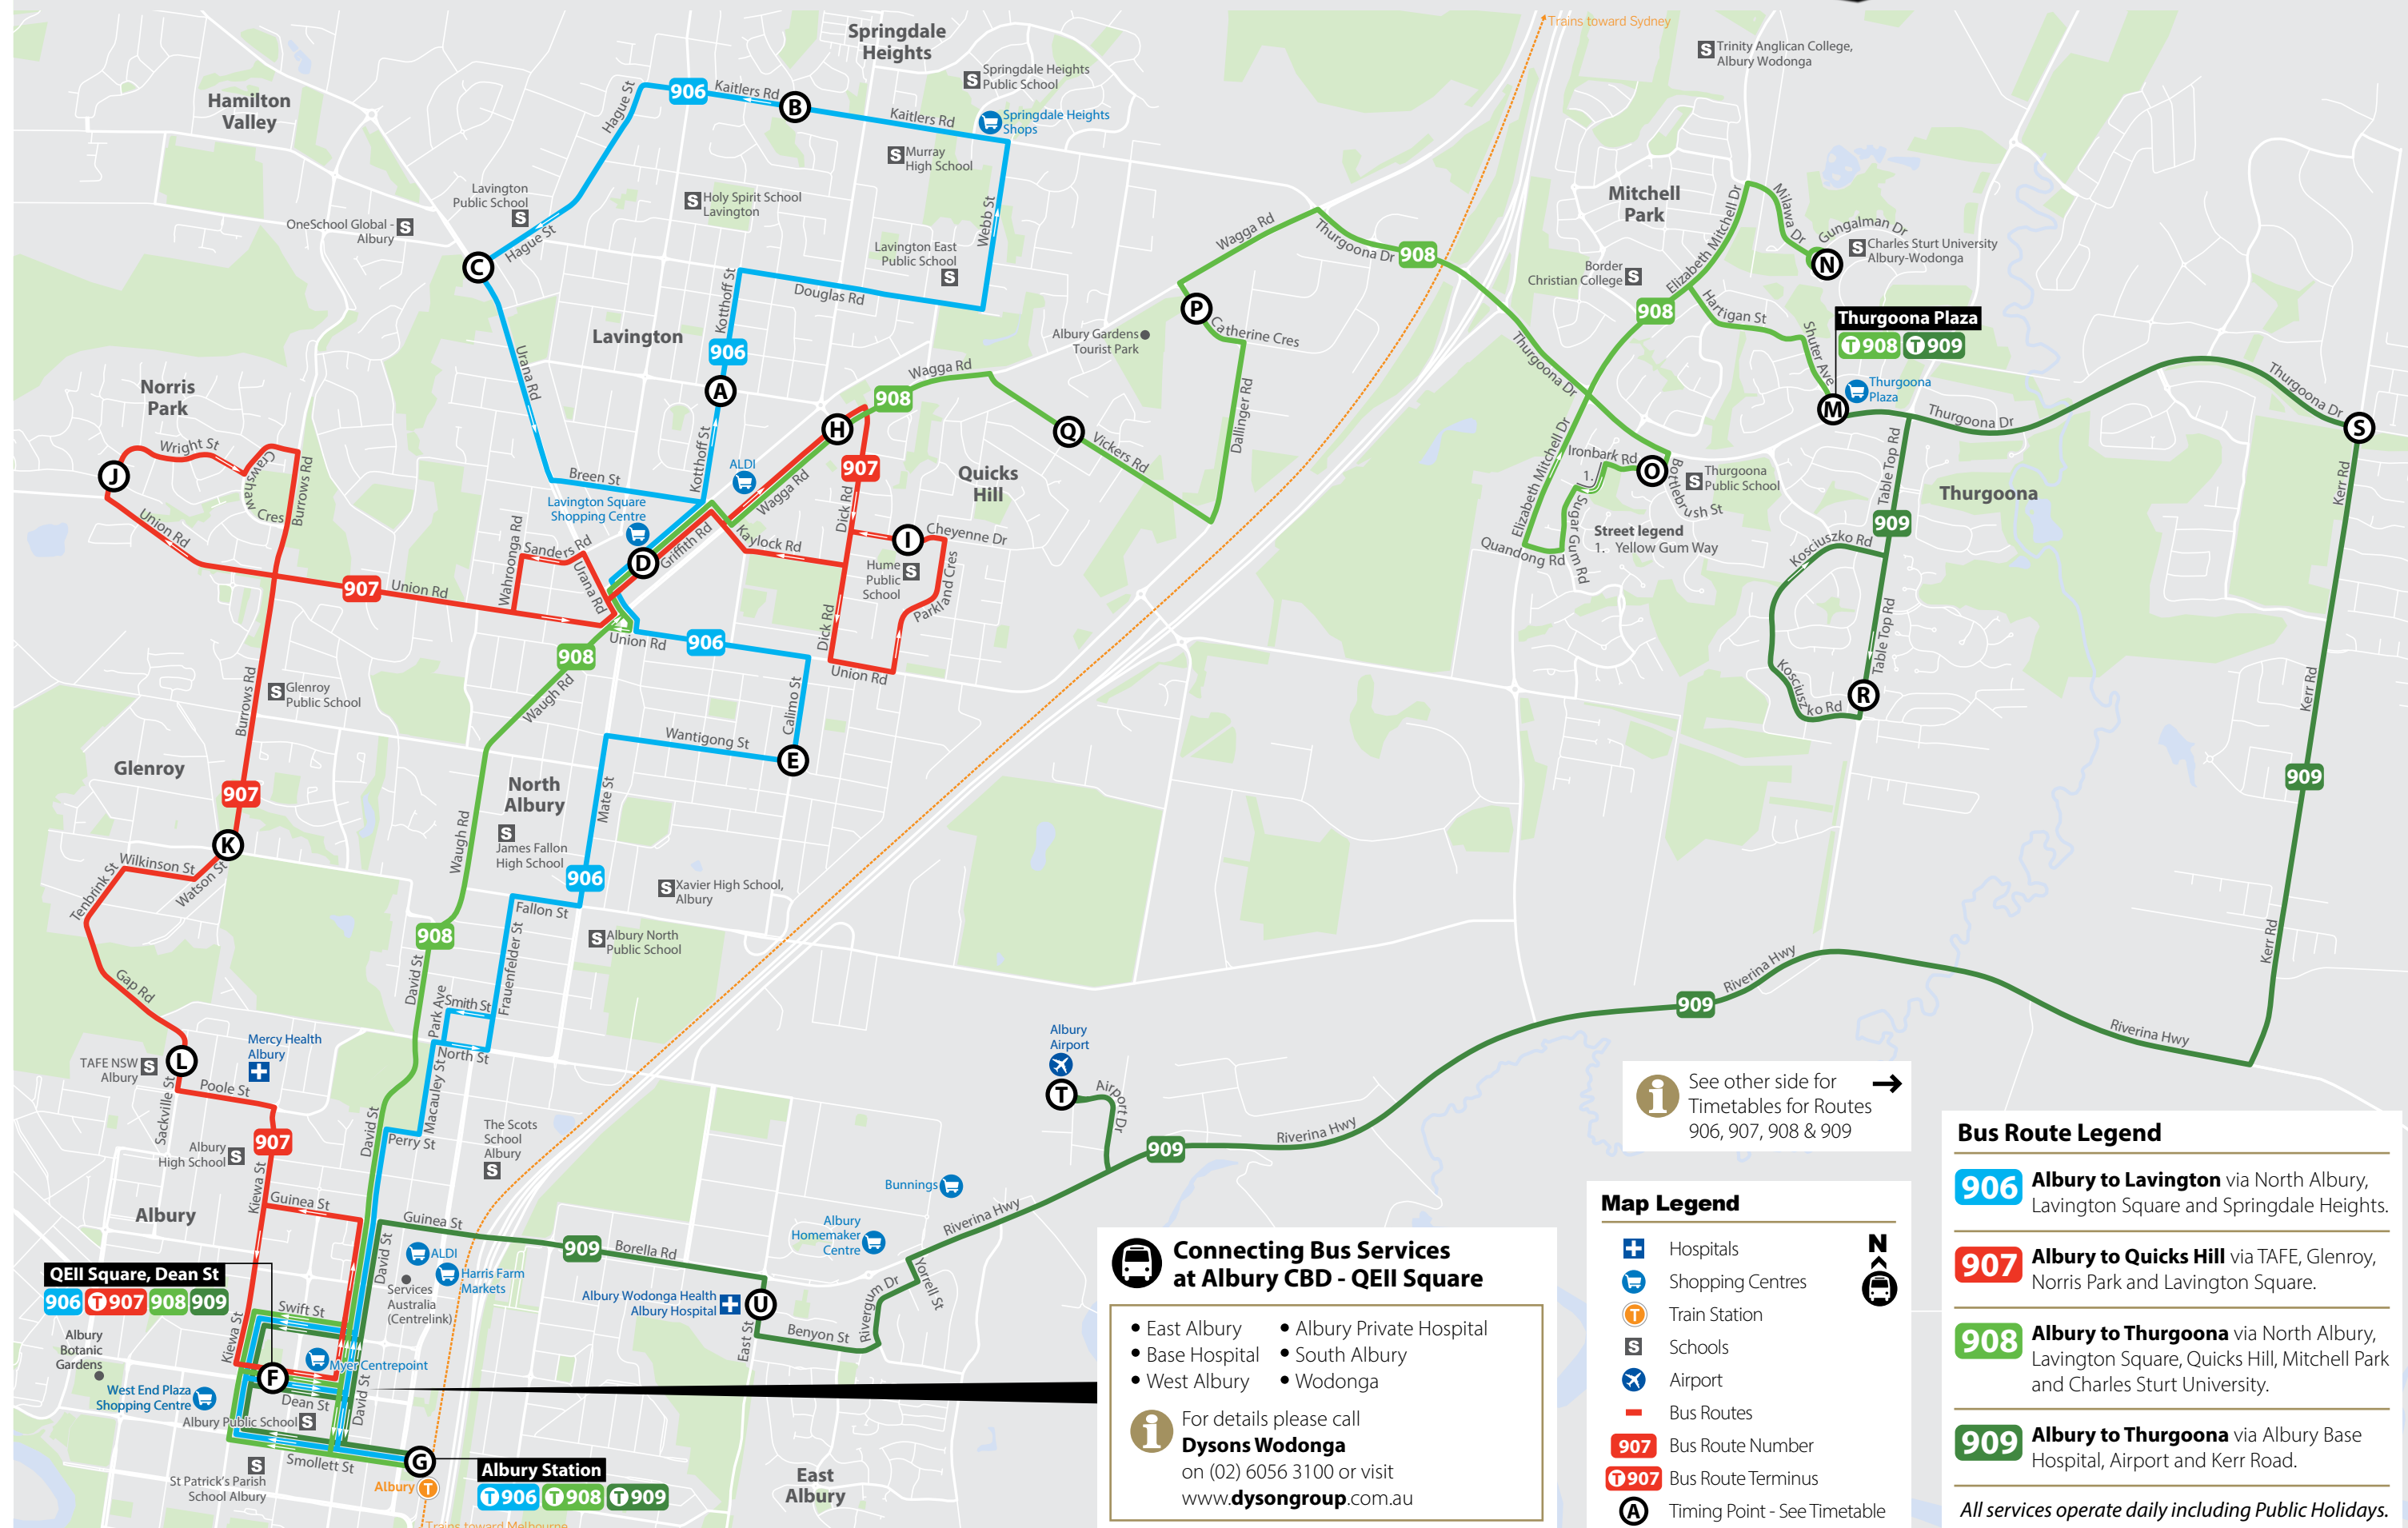

Albury Bus Route Map

bus times, fares & information
www.martinsalbury.com.au
InfoLine 6040 4400

See other side for Timetables for Routes 906, 907, 908 & 909

Map Legend

- Hospitals
- Shopping Centres
- Train Station
- Schools
- Airport
- Bus Routes
- Bus Route Number
- Bus Route Terminus
- Timing Point - See Timetable

Connecting Bus Services at Albury CBD - QEII Square

- East Albury
- Base Hospital
- West Albury
- Albury Private Hospital
- South Albury
- Wodonga

For details please call **Dysons Wodonga** on (02) 6056 3100 or visit www.dysongroup.com.au

Bus Route Legend

- **906** Albury to Lavington via North Albury, Lavington Square and Springdale Heights.
- **907** Albury to Quicks Hill via TAFE, Glenroy, Norris Park and Lavington Square.
- **908** Albury to Thurgoona via North Albury, Lavington Square, Quicks Hill, Mitchell Park and Charles Sturt University.
- **909** Albury to Thurgoona via Albury Base Hospital, Airport and Kerr Road.

All services operate daily including Public Holidays.

Cartography by transitgraphics.com.au | Base map © OpenStreetMap contributors